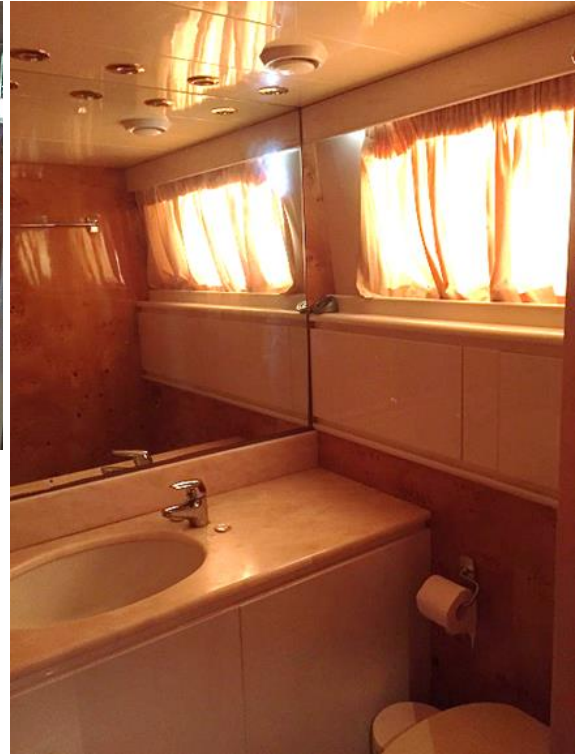

MASTER CABIN